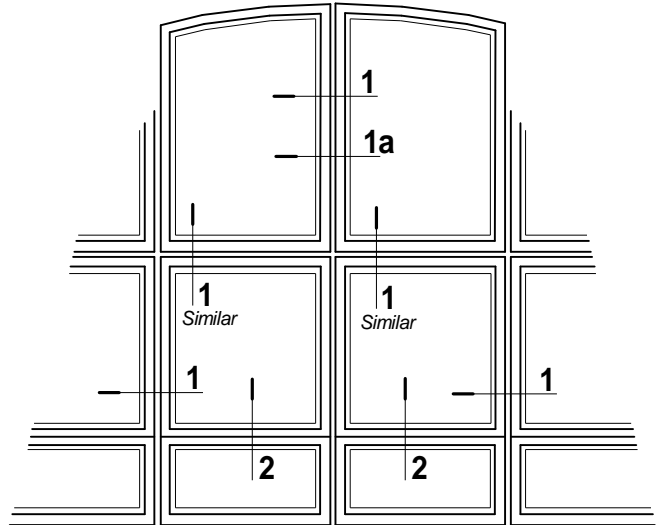

2 MUNTIN DETAIL

SCALE: FULL

AOL FRAMING (D-44)

AOL FRAMING (T-9)

AOL FRAMING (D-42)

MULTIPLE AOL UNITS
ALL DETAILS ARE SHOWN WITH BOTH
STANDARD SWIVEL CLIPS AND WITH INVISIBLE CLIPS

1 MULLION DETAIL

SCALE: FULL

H MULLION • CAN BE USED
VERTICALLY OR HORIZONTALLY

1a MULLION DETAIL

SCALE: FULL

INVISIBLE CLIP

STANDARD CLIP

NOTE: INTERCHANGEABLE SCREEN AVAILABLE

PRODUCT
ALLIED ONE LITE • AOL
MULTIPLE UNITS

DWG. NO.