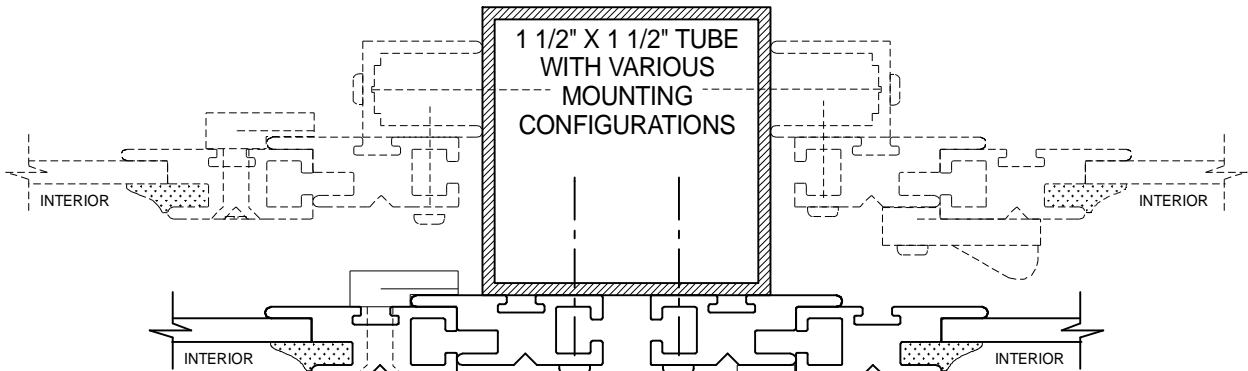

2 MUNTIN DETAIL

SCALE: FULL

AOL FRAMING (D-44)

AOL FRAMING (T-9)

AOL FRAMING (D-42)

MULTIPLE AOL UNITS
ALL DETAILS ARE SHOWN WITH BOTH
STANDARD SWIVEL CLIPS AND WITH INVISIBLE CLIPS

1 MULLION DETAIL

SCALE: FULL

H MULLION • CAN BE USED
VERTICALLY OR HORIZONTALLY

1a MULLION DETAIL

SCALE: FULL

INVISIBLE CLIP

STANDARD CLIP

NOTE: INTERCHANGEABLE SCREEN AVAILABLE

PRODUCT
ALLIED ONE LITE • AOL
MULTIPLE UNITS

DWG. NO.